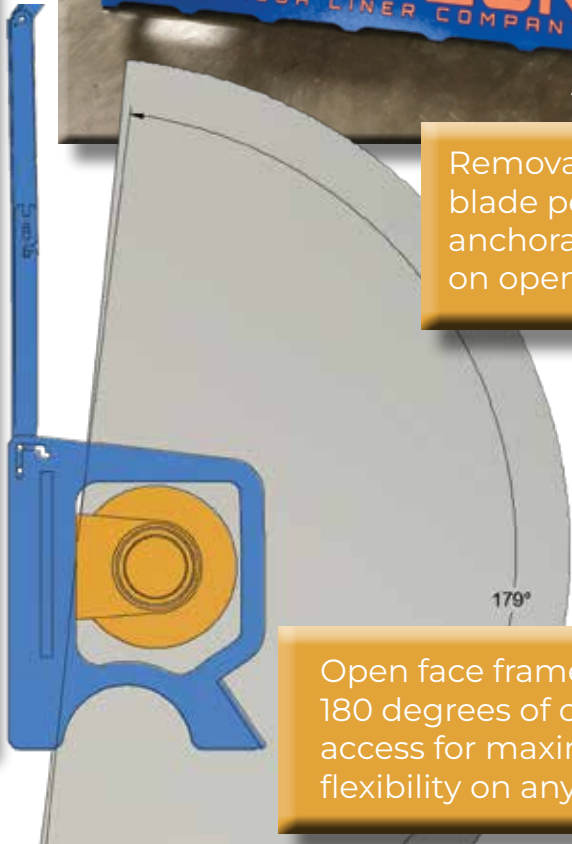

## UNIVERSAL MOUNT

For UV lining one of the most vital tools for efficient installation is a quality winch with the power to pull in even the biggest liners.

Flexibility and portability combined with massive pulling power are the hallmarks of the Omega SSW-20K winch.

**Universal Mount to  
Hydraulically Equipped  
Skid Steer Loaders**

- 20,000lb Pull Rating
- Regular and Extra Capacity Drums Available
- American Made Super Heavy Duty Winch
- Standard Skidsteer or Telehandler Mounts Available
- Up to 650' of 7/16" Cable Capacity
- Steel or Synthetic rope available

Super Heavy Duty oversize D-rings provide solid tie downs as well as anchor points for multi line pulls.

Removable blade permits anchorage, even on open ground.

Open face frame allows 180 degrees of cable access for maximum flexibility on any jobsite

1" Fully welded steel frame allows for rough handling and a solid base for pulling and rigging.

Fully welded mounting plate for ultimate strength!